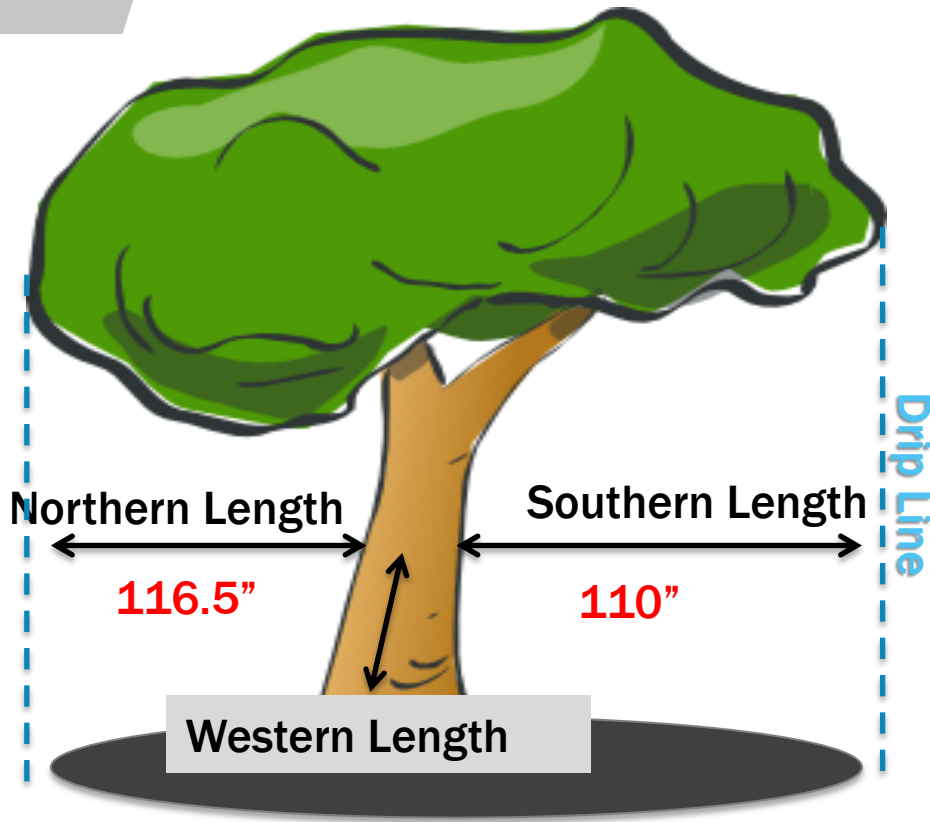

# QUIZ- TREE CANOPY WIDTH

# QUIZ- MEASURING TREE CANOPY

How would you fill in these measurements on your data collection sheet?

Canopy Size (in inches)	
Northern Length	
Southern Length	

# QUIZ- MEASURING TREE CANOPY

How would you fill in these measurements on your data collection sheet?

Canopy Size (in inches)	
Northern Length	116.5"
Southern Length	110"