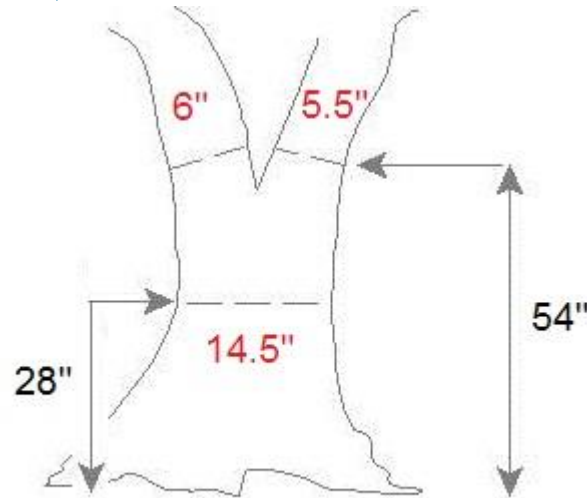

QUIZ: DBH (3/3)

- How would you report the main trunk's DBH?

Height Measured	DBH (in Inches)