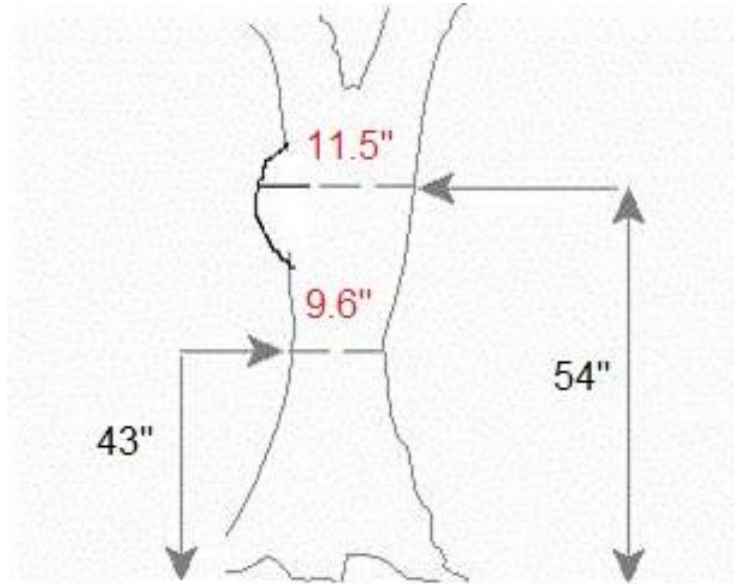

# DIAMETER AT BREAST HEIGHT (DBH) QUIZ

## QUIZ: DBH (1 / 3)

- DBH is always measured at \_\_\_\_\_” off the ground unless:
  - A) There is a fork at that height
  - B) There is a bulge at that height
  - C) Both A & B

## QUIZ: DBH (1 / 3)

- DBH is always measured at **\_54\_**” off the ground unless:
  - A) There is a fork at that height
  - B) There is a bulge at that height
  - **C) Both A & B**

## QUIZ: DBH (2/3)

- What is this tree's DBH? **9.6"**