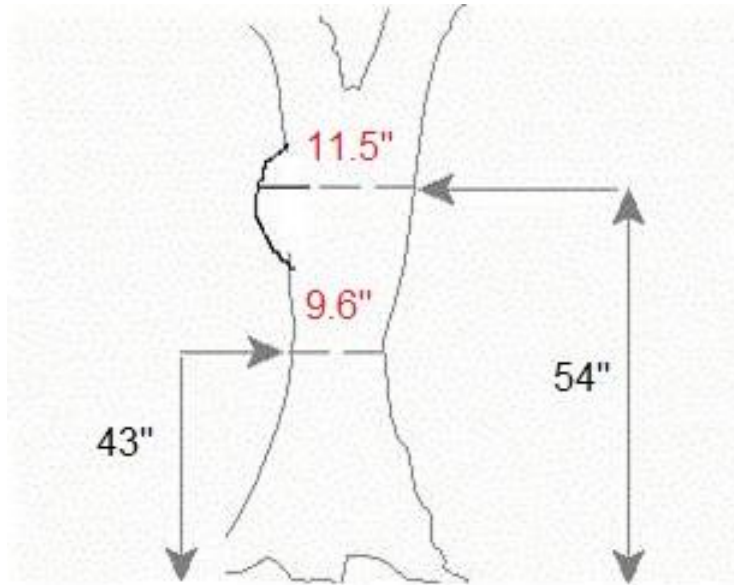

QUIZ: DBH (2/3)

- What is this tree's DBH?