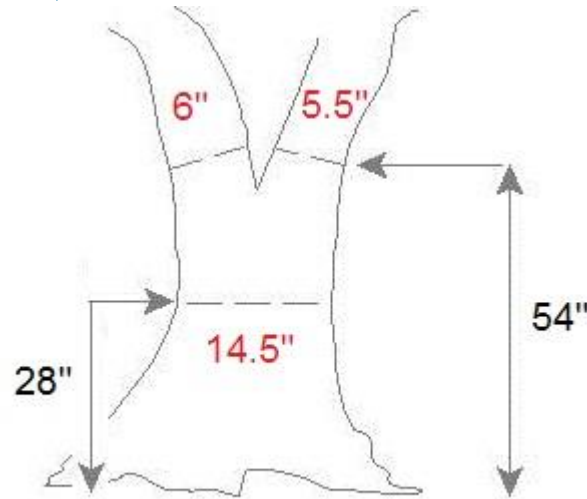

## QUIZ: DBH (1 / 3)

- DBH is always measured at \_\_\_\_\_” off the ground unless:
  - A) There is a fork at that height
  - B) There is a bulge at that height
  - C) Both A & B

## QUIZ: DBH (1 / 3)

- DBH is always measured at **\_54\_**” off the ground unless:
  - A) There is a fork at that height
  - B) There is a bulge at that height
  - **C) Both A & B**

## QUIZ: DBH (2/3)

- What is this tree's DBH? **9.6"**

## QUIZ: DBH (3/3)

- How would you report the main trunk's DBH?

Height Measured	DBH (in Inches)
28"	14.5"